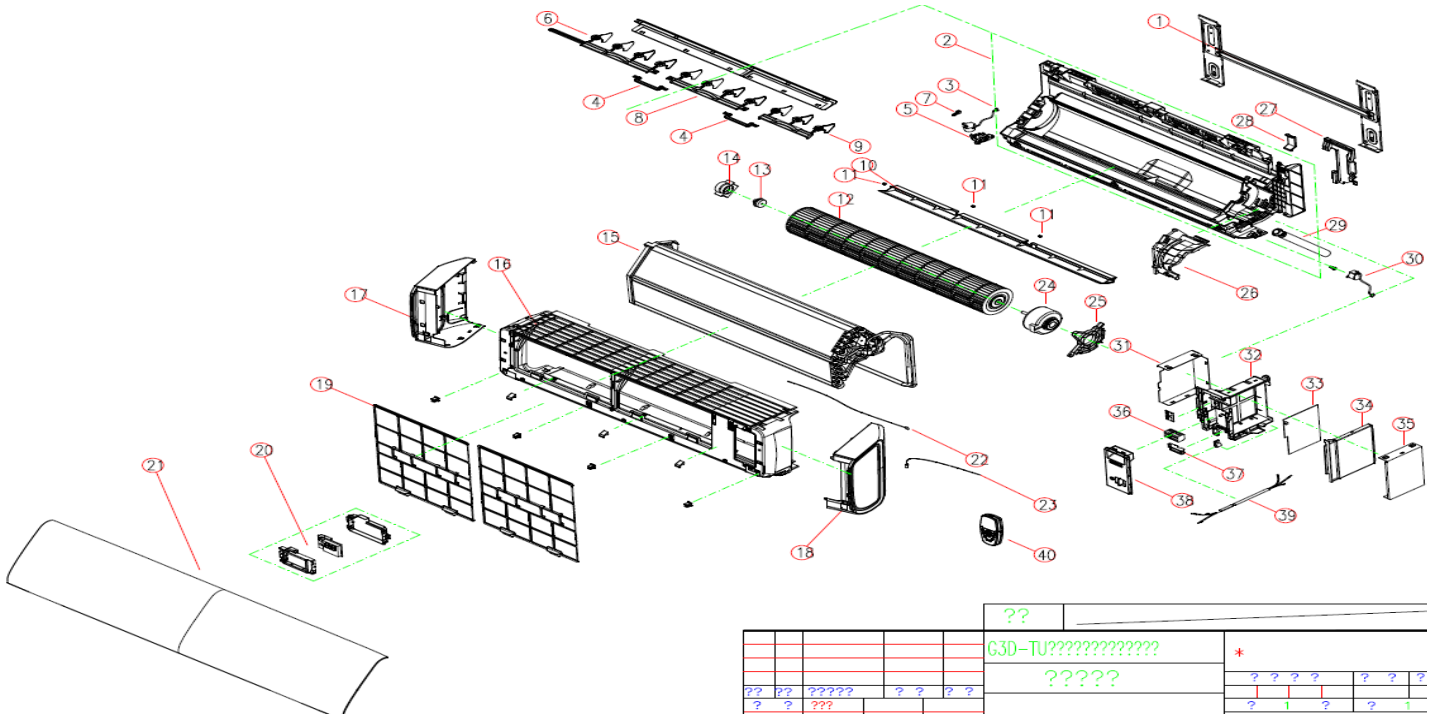

GENERALLUX STAR, HYPER HEAT Mini split Heat Pump Inverter, INDOOR UNIT, Parts Diagram

Outdoor Unit Model: AST-18UW3SBBTU01

Nominal capacity: 18000BTU

Power supply: 208-230V, 1 Ph, 60 Hz

SR	PART CODE	DESCRIPTION
6	1541456	Vertical Level Vane
8	1550291	Vertical Level Vane
9	1550300	Vertical Level Vane
29	1470426	Water pipe parts
13	1223738	bearing
3	1260311	Step motor
10	1541363	level vane
12	1541633	cross-flow fan blade
15	1872744	Refrigeration system
19	1541387	Filter net
20	1824935	Display Component
22	1837499	Temperature sensor
23	1896665	Temperature sensor
24	1561456	DC motor
30	1819726	Step motor
33	2197085	Indoor Main Control Board Component
40	4274443	Remote Controller