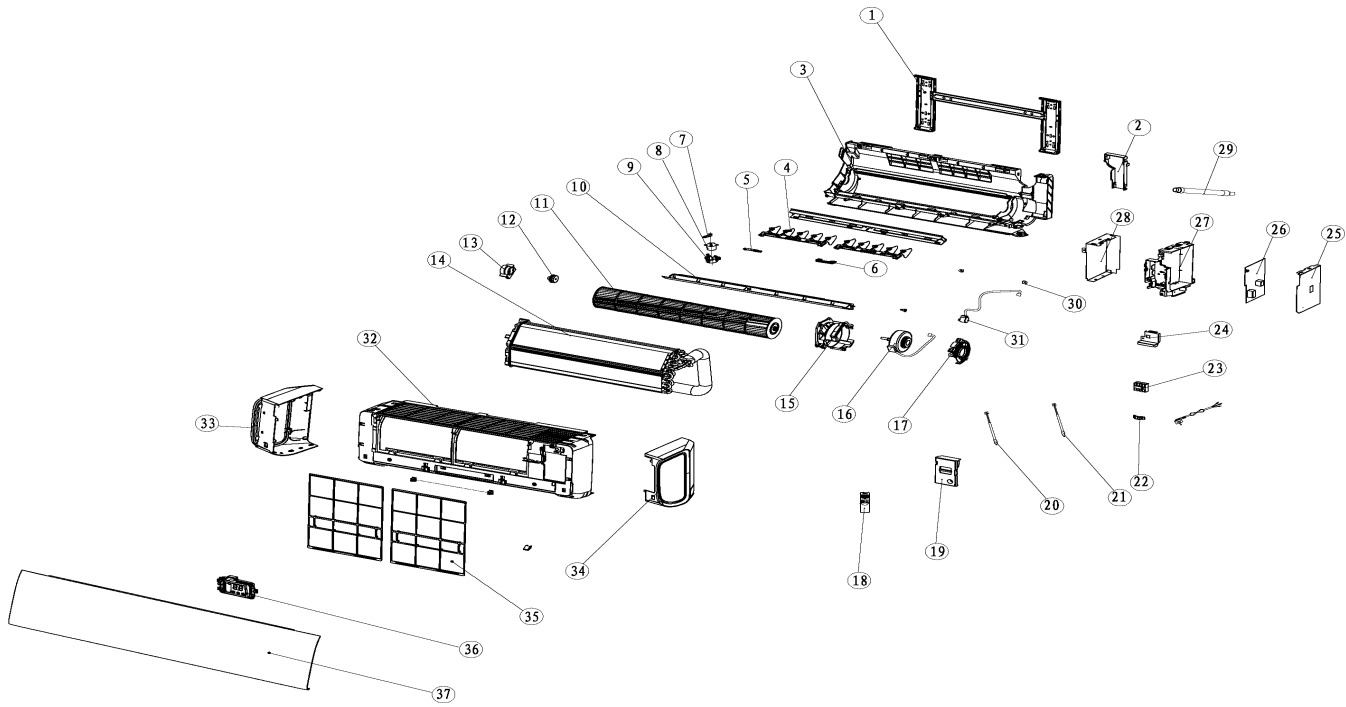

GENERALLUX STAR, HYPER HEAT Mini split Heat Pump Inverter, INDOOR UNIT, Parts Diagram

Outdoor Unit Model: AST-12UW3SXETU02

Nominal capacity: 12000BTU

Power supply: 208-230V, 1 Ph, 60 Hz

SR	PART CODE	DESCRIPTION
4	1555378	vertical louver
5	1555381	connecting rod
6	1555385	connecting rod
29	1470426	Water pipe parts
12	1223739	bearing
7	1555387	connecting rod
8	1260259	stepper motor
10	1555374	level vane
11	2092899	cross-flow fan blade
14	1813244	Refrigeration system
16	1838324	DC motor
18	4274443	wireless remote control switch
20	1837499	Temperature sensor
21	1896665	Temperature sensor
26	2197058	indoor electrical control board ASS'Y
35	1506312	Filter net
36	1874771	display assembly
	2144940	WIFI module