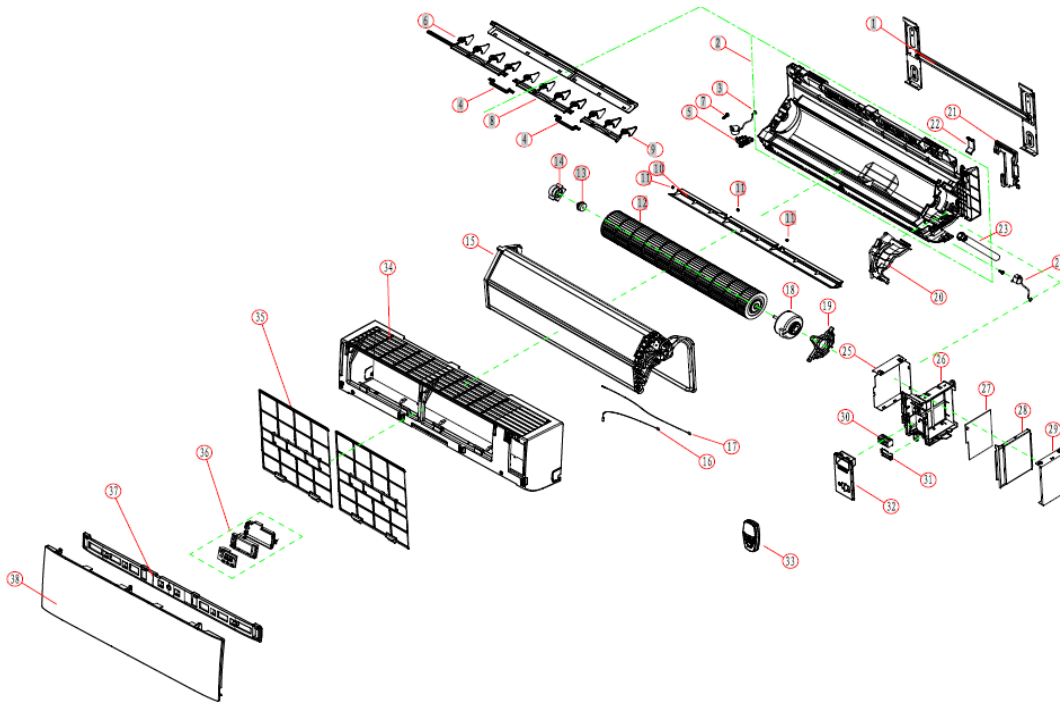

GENERALLUX STAR Mini split Heat Pump Inverter, INDOOR UNIT, Parts Diagram

Outdoor Unit Model: AST-24UW3SDBTU01

Nominal capacity: 24000BTU

Power supply: 208-230V, 1 Ph, 60 Hz

SR	PART CODE	DESCRIPTION
3	1260311	Step motor
6	1541456	Vertical Level Vane
8	1550291	Vertical Level Vane
9	1550300	Vertical Level Vane
10	1541363	level vane
12	1541633	cross-flow fan blade
13	1223738	bearing
15	1803504	Refrigeration system
16	1837499	Temperature sensor
17	1896665	Temperature sensor
18	1561456	DC motor
23	1470426	Water pipe parts
24	1819726	Step motor
27	1997858	Indoor Main Control Board Component
30	1852126	Wire terminal board
33	4057307	Remote Controller
35	1541387	Filter net
36	1824935	Display Component
38	1855125	panel