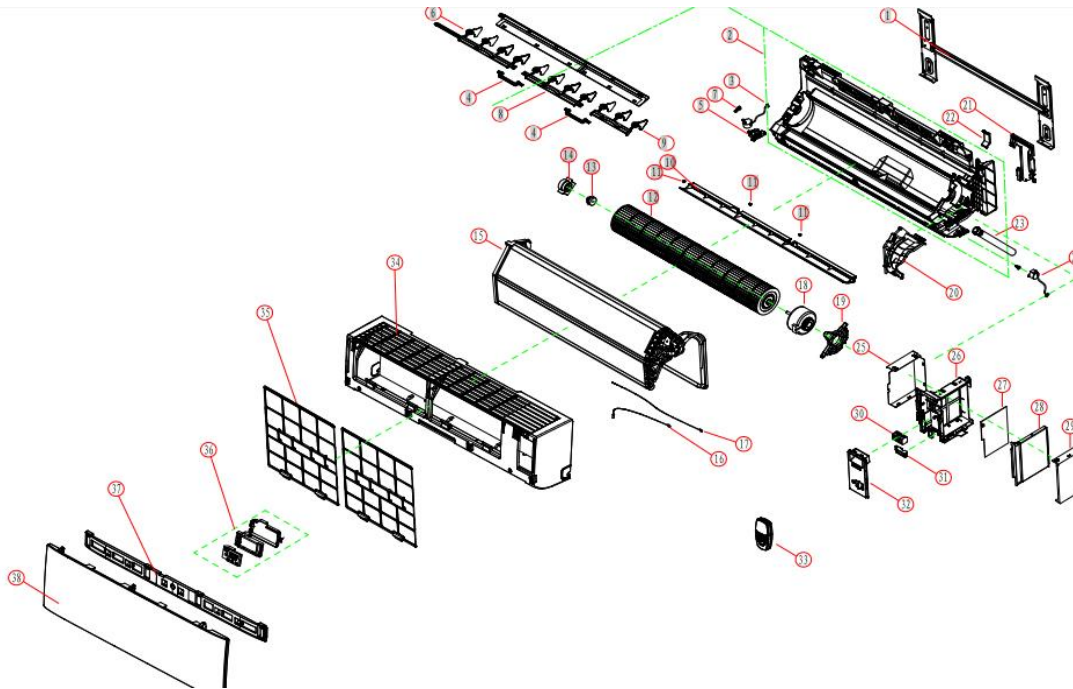

**GENERALLUX STAR Mini split Heat Pump Inverter, INDOOR UNIT, Parts Diagram**

**Outdoor Unit Model:** AST-18UW3SBBTU00

**Nominal capacity:** 18000BTU

**Power supply:** 208-230V, 1 Ph, 60 Hz

SR	PART CODE	DESCRIPTION
3	1260311	Step motor
6	1541456	Vertical Level Vane
8	1550291	Vertical Level Vane
9	1550300	Vertical Level Vane
10	1541363	level vane
11	1222824	axis sheath
12	1541633	cross-flow fan blade
13	1223738	bearing
15	1872744	Refrigeration system
16	1837499	
17	1896665	Temperature sensor
18	1561456	DC motor
23	1470426	Water pipe parts
24	1819726	Step motor
27	1989042	Indoor Main Control Board Component
33	4057307	Remote Controller
35	1541387	Filter net
36	1824935	Display Component
38	1855125	panel