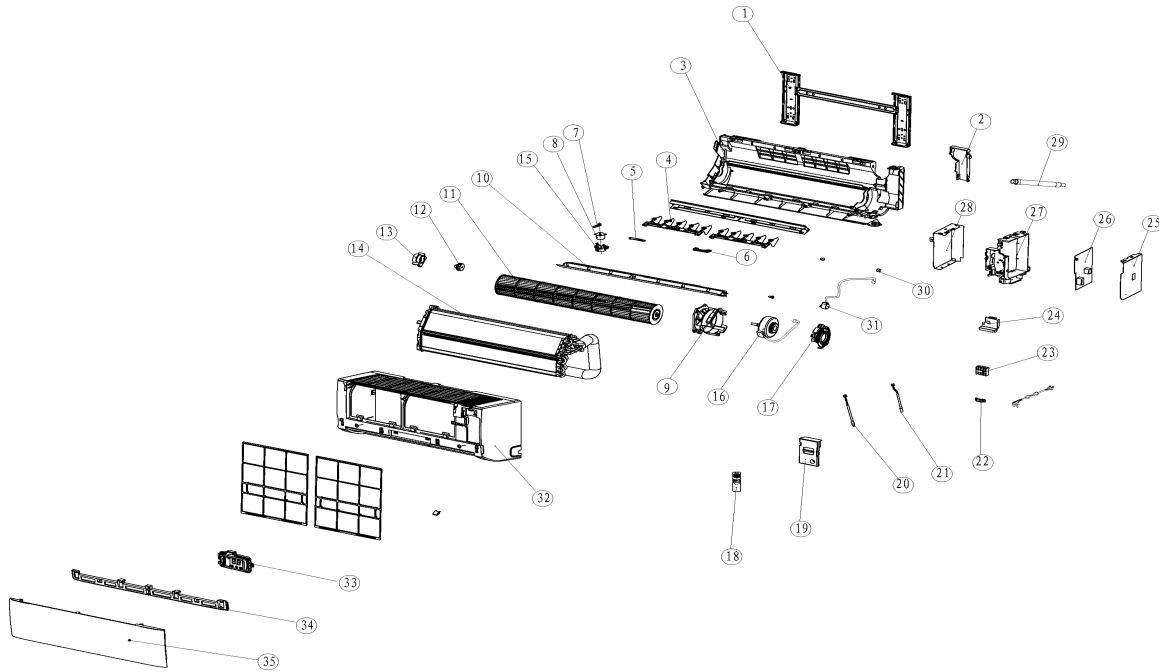

GENERALLUX STAR Mini split Heat Pump Inverter, INDOOR UNIT, Parts Diagram

Outdoor Unit Model: AST-12UW3SXETU01

Nominal capacity: 12000BTU

Power supply: 208-230V, 1 Ph, 60 Hz

SR	PART CODE	DESCRIPTION
1	1906600	installation plate assy
4	1555378	Vertical Level Vane
8	1260259	Step motor
9	1503564	motor guard
10	1555374	level vane
11	1466014	cross-flow fan blade
12	1223739	bearing
14	1830369	Refrigeration system
15	1555386	motor guard
16	1838324	DC motor
17	1465757	motor cover
18	4057307	Remote Controller
19	1465763	electric box cover
20	1837499	Temperature sensor
21	1896665	Temperature sensor
23	1852126	Wire terminal board
26	1994827	Indoor Main Control Board Component
27	1868909	electric box
28	1465762	elec joint box plate
29	1470426	Water pipe parts
31	1468408	Step motor
32	1816270	shell
33	1874771	Display Component
35	1855065	panel
36	1506312	Filter net