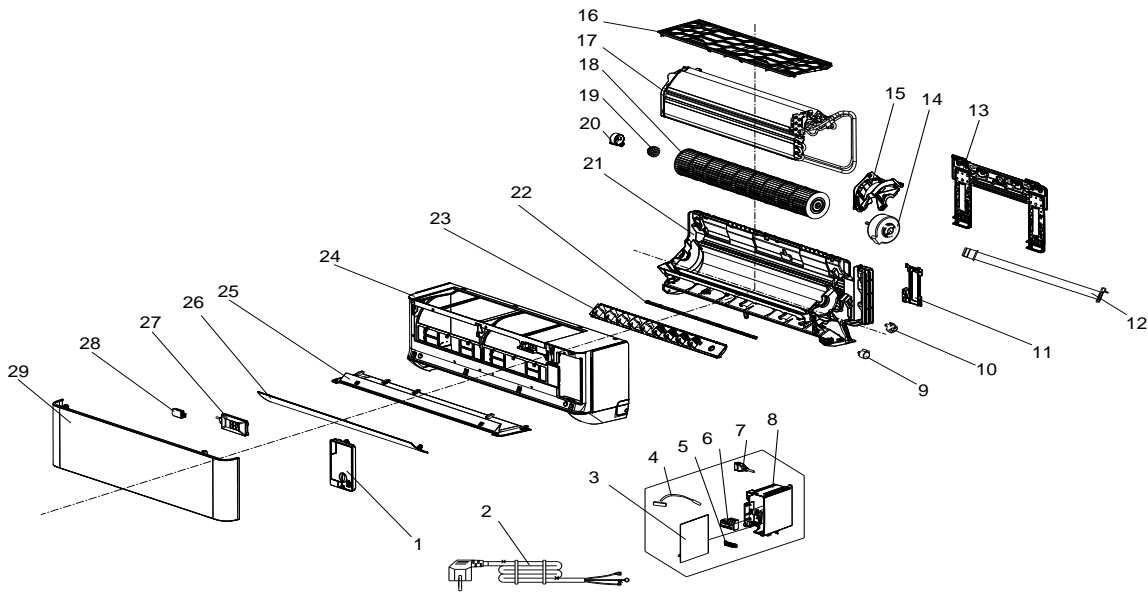

**GENERALLUX Mini split Heat Pump Inverter, INDOOR UNIT, Parts Diagram**

**Indoor Unit Model: TSC-GL12HA2/I3T123**

**Nominal capacity: 12000BTU**

**Power supply: 208-230V, 1 Ph, 60 Hz**

| No. | Part No.     | Part Name              |
|-----|--------------|------------------------|
| 1   | 41211-000204 | Electrical Box Cover   |
| 2   | 22007-000111 | Power Supply Cord      |
| 3   | 31101-001797 | Main PCB               |
| 4   | 10104-100014 | Indoor Sensor Assembly |
| 5   | 42001-000103 | Cable Clamp            |
| 6   | 11304-100063 | Terminal               |
| 7   | 22007-001028 | WIFI Connector         |
| 8   | 41105-000427 | Electrical Box         |
| 9   | 22001-000313 | Vane Motor             |
| 10  | 22001-000485 | Step Motor             |
| 11  | 41101-000354 | In And Out Pipe Cover  |
| 12  | 42009-000011 | Drainage Hose          |
| 13  | 41109-000075 | Installation Plate     |
| 14  | 22001-000409 | Indoor Motor           |
| 15  | 41108-000153 | Indoor Motor Cover     |
| 16  | 41108-000154 | Air Filter             |
| 17  | 92011-005539 | Evaporator             |
| 18  | 42004-000175 | Cross Fan              |
| 19  | 42007-000009 | Bearing Mount          |
| 20  | 41101-000251 | Bearing Mount Holder   |
| 21  | 41199-004788 | Base                   |
| 22  | 41101-000400 | Step Motor Connect Rod |
| 23  | 41101-000347 | Vertical Vane Assembly |
| 24  | 41106-004167 | Face Frame             |
| 25  | 41106-004049 | Front Cover Panel      |
| 26  | 41103-000507 | Vane                   |
| 27  | 31102-000282 | Display PCB            |
| 28  | 32001-000269 | WIFI Module            |
| 29  | 41106-004047 | Panel                  |
| 30  | 22013-002314 | Remote Controller      |
|     |              |                        |
|     |              |                        |
|     |              |                        |
|     |              |                        |